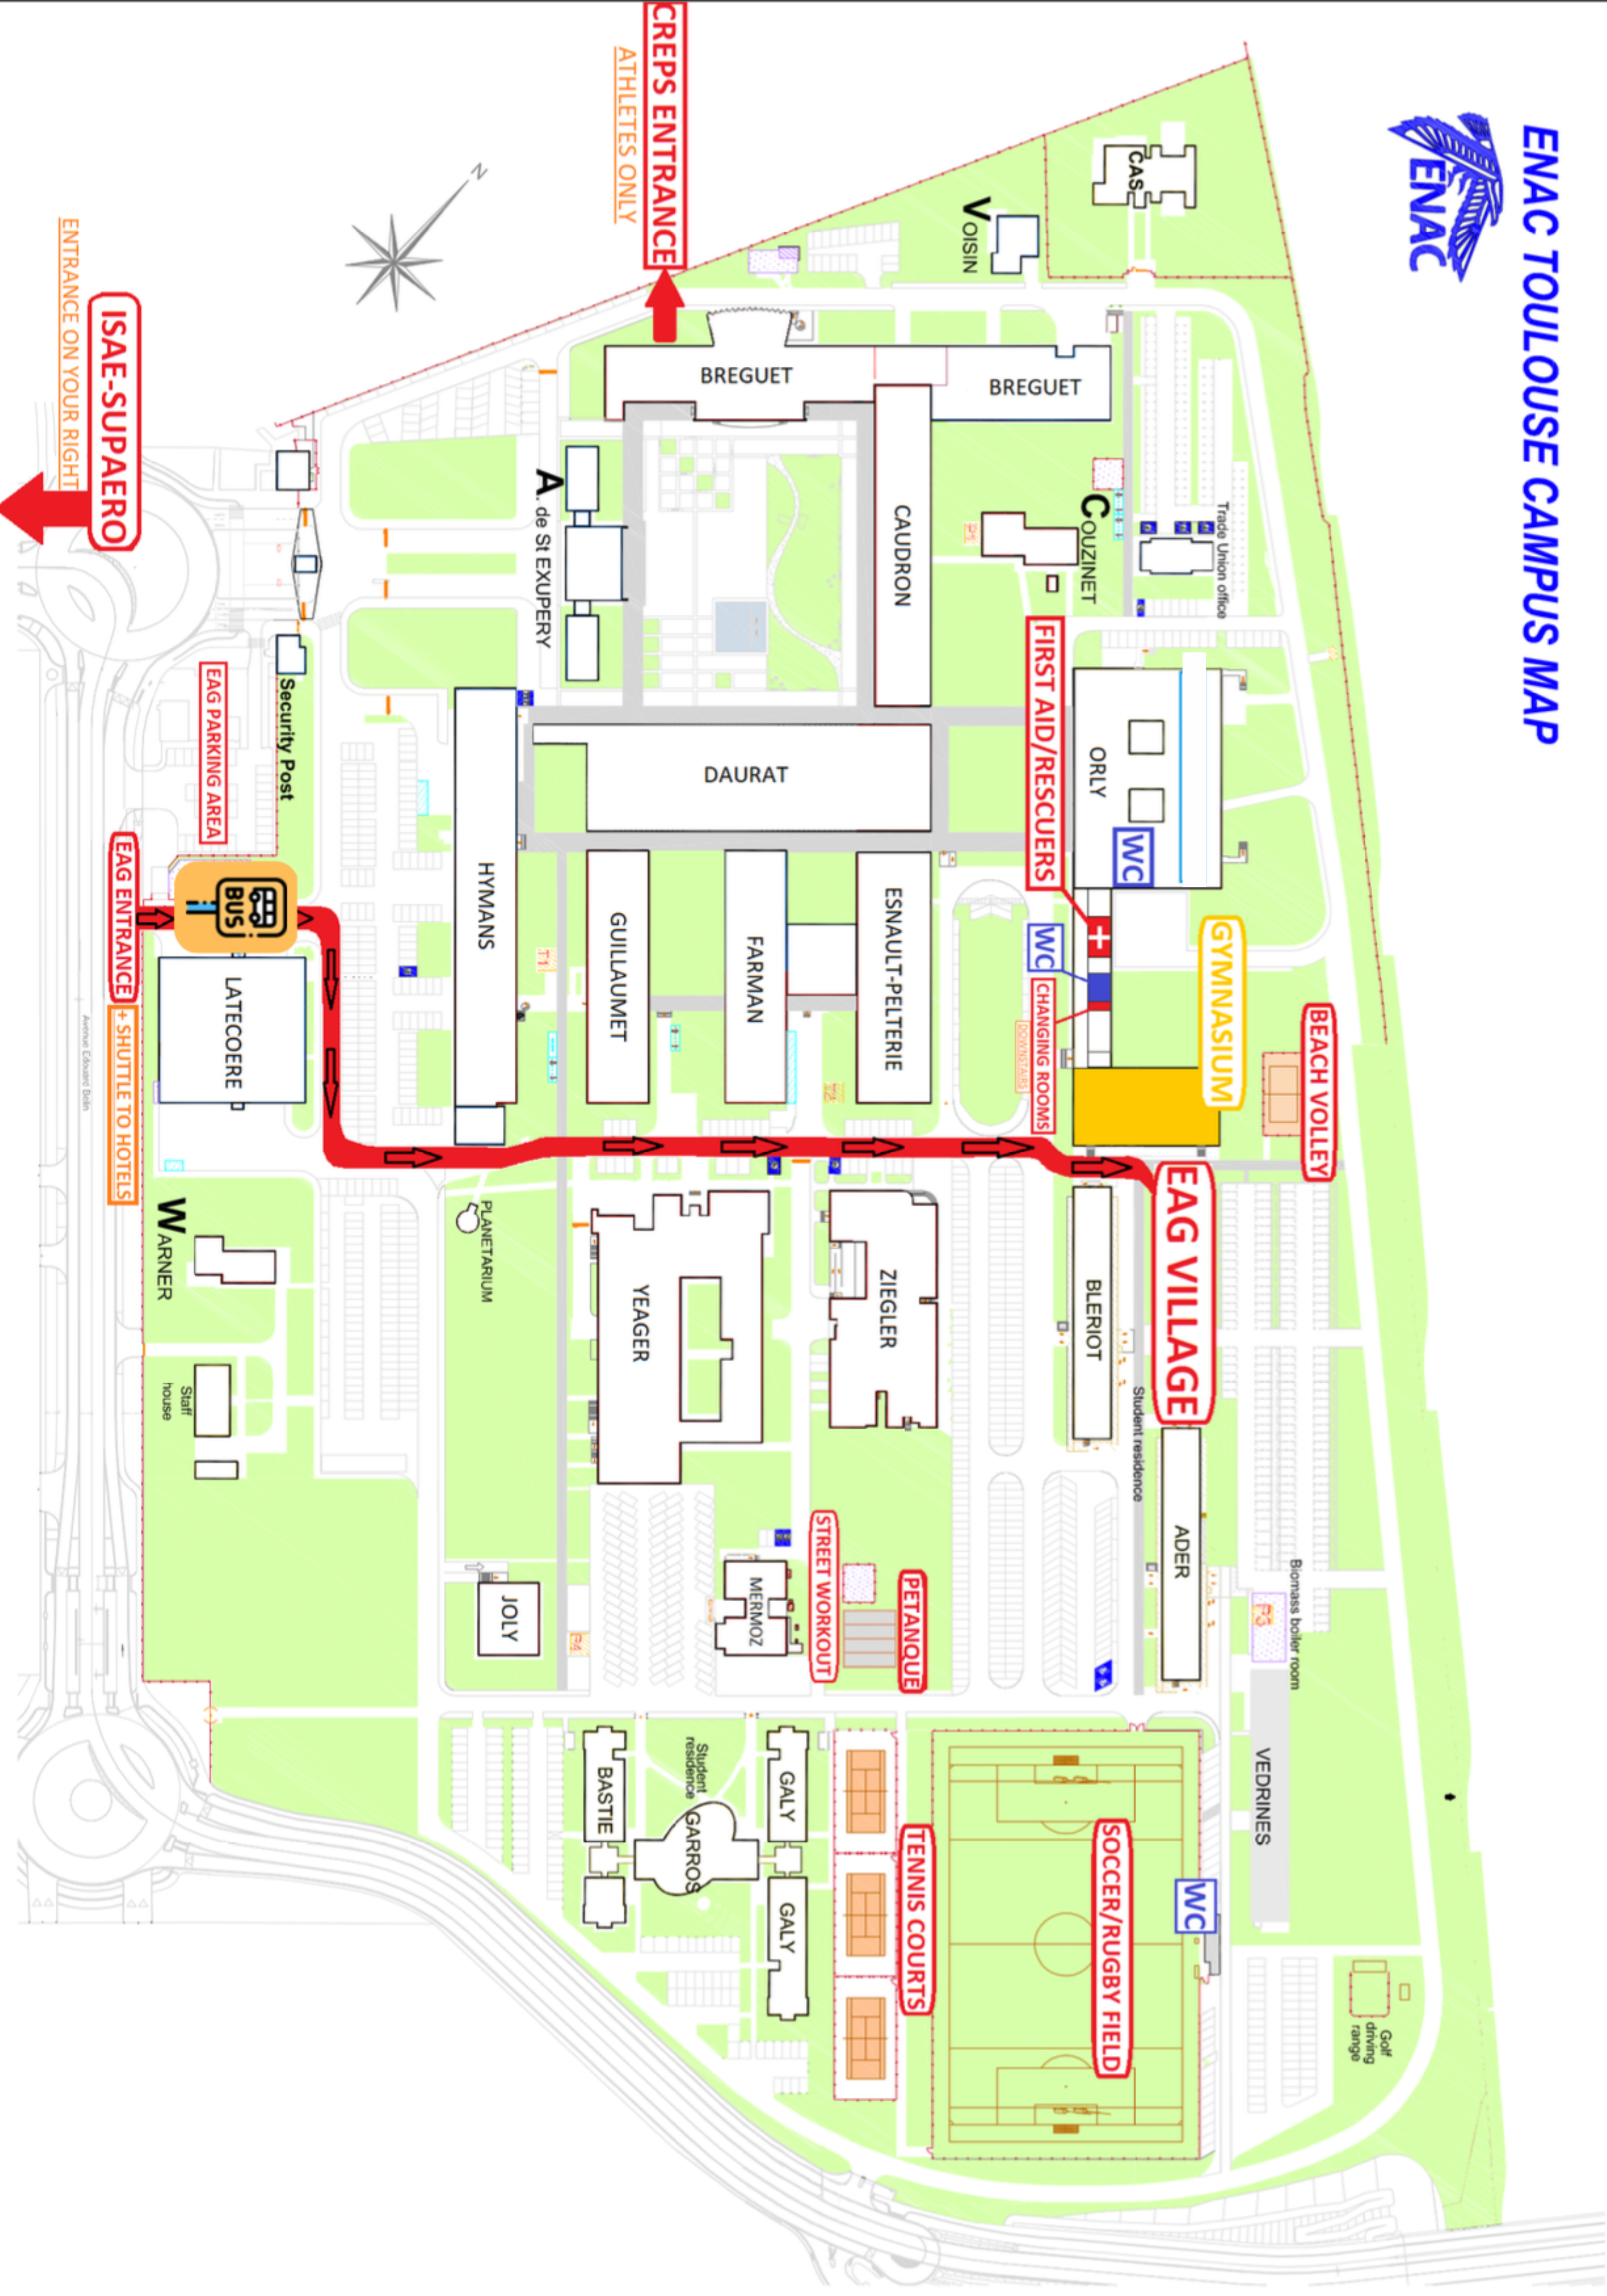

ENAC TOULOUSE CAMPUS MAP