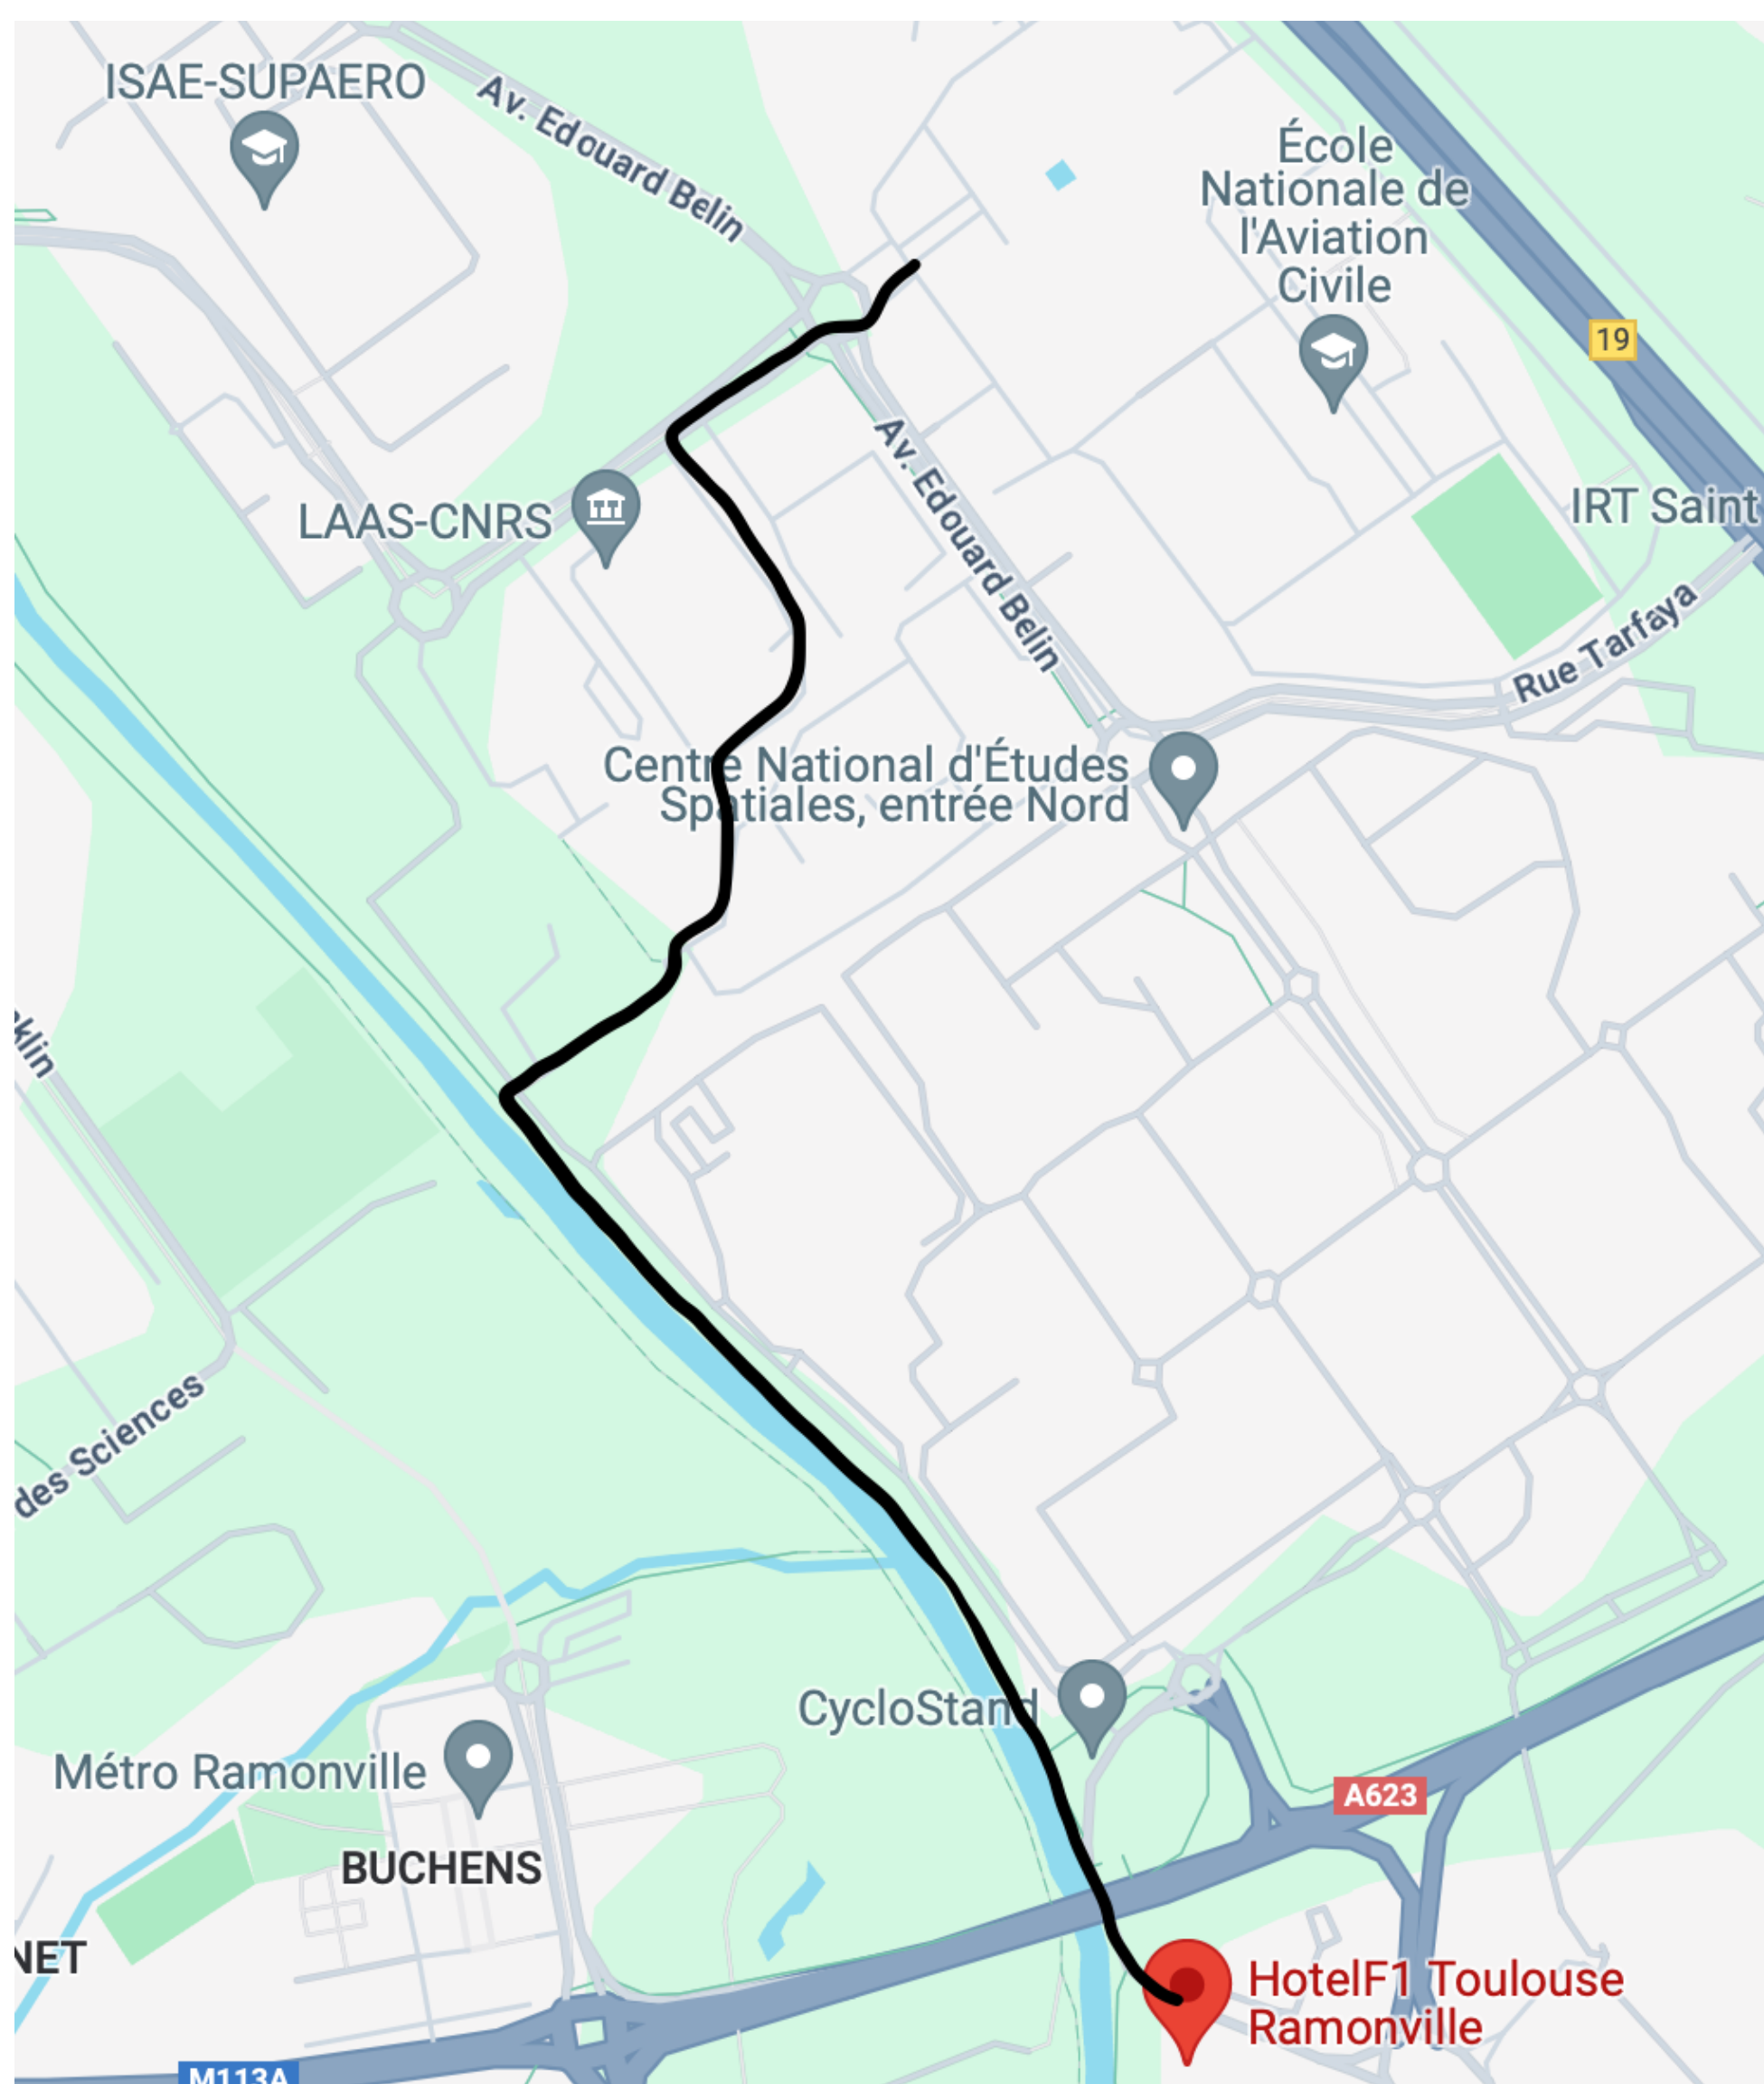

No supporters

Transportation

For B&B

hotel -> ENAC Take the **bus 37** at Couzinet towards Ramonville and stop at ENAC

ENAC -> hotel Take the **bus 37** at ENAC towards Jolimont and stop at Couzinet

The bus stops at 21h18 on Friday and 20h46 on Saturday, please make sure to go back to your hotel before that ! Don't worry if your match ends after this hour, we will get you back to your hotel but please understand that we cannot allow all the supporters and athletes all together in the bus !